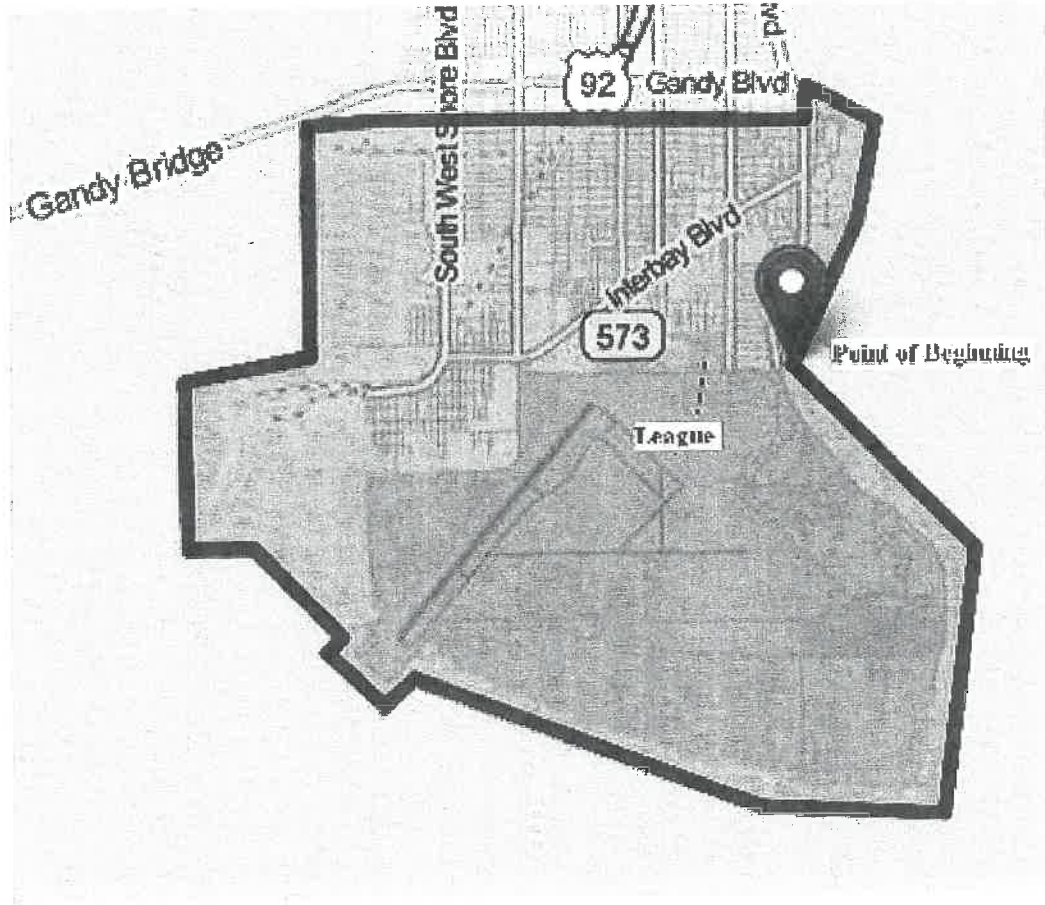

LITTLE LEAGUE FLORIDA DISTRICT 6

INTERBAY LITTLE LEAGUE / 0309-06-06

LEAGUE BOUNDARY MAP

MAP

SIGNATURES

LEAGUE & DISTRICT ADMINISTRATORS

[Signature] 2/11/15
 District Administrator Date

[Signature] 2/11/15
 Interbay Little League Date

ADJOINING LEAGUES

[Signature] 2/13/15
 Palma Celia Little League Date

LITTLE LEAGUE FLORIDA DISTRICT 6

INTERBAY LITTLE LEAGUE / 0309-06-06

LEAGUE BOUNDARY WRITTEN DESCRIPTION

MAP

- **POINT OF BEGINNING:**
 - NE boundary of MacDill Air Force Base and Old Tampa Bay.
 - South along the East boundary of MacDill AFB to the NW corner of the boundary of MacDill Air Force Base.
 - North along Old Tampa Bay to a point directly West of the centerline of Ballast Point Boulevard.
 - East on the centerline of Ballast Point Boulevard to centerline of Bayshore Boulevard.
 - North on the centerline of Bayshore Boulevard to the center point of the intersection of Bayshore Boulevard and Interbay Boulevard.
 - Follow a line directly West into Old Tampa Bay.
 - South along Old Tampa Bay to Point of Beginning.